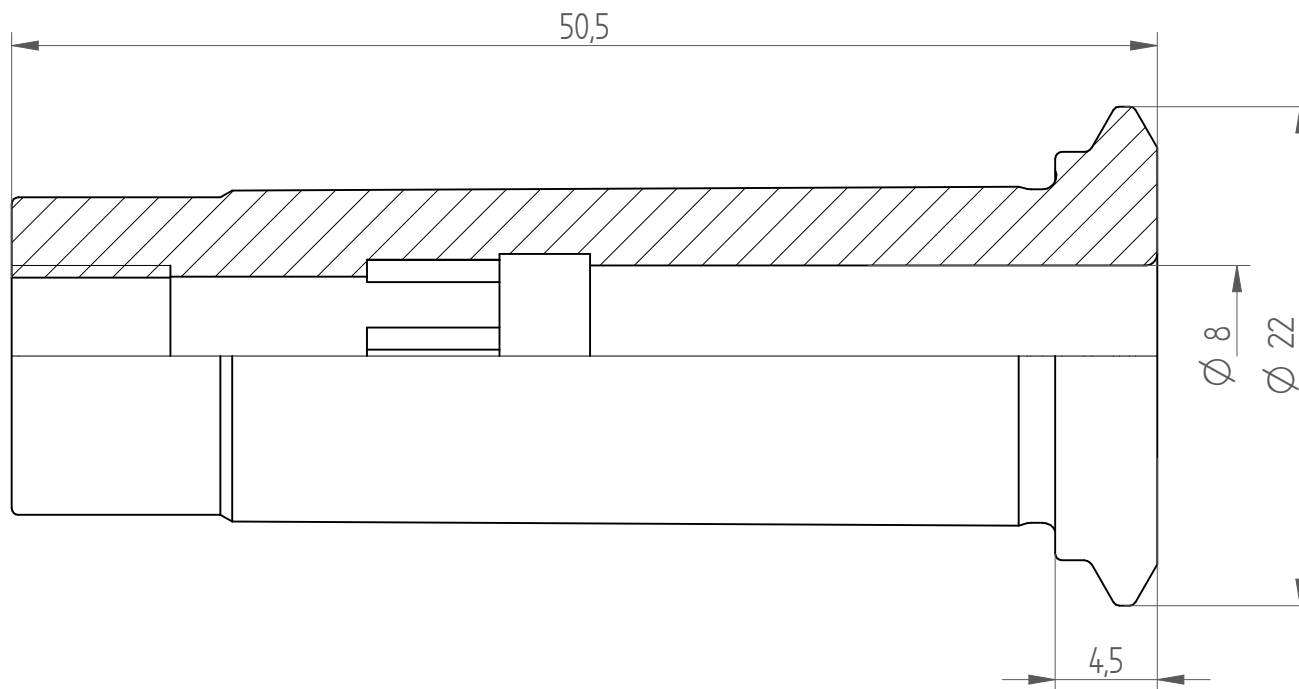

Swiss
Precision
Tools

REGO-FIX®

REGO-FIX AG
Obermattweg 60
4456 Tenniken / Switzerland

Phone +41 61 976 14 66
Fax +41 61 976 14 14
www.rego-fix.com

This is a non-controlled copy. All information given herein is subject to change without notice

The information given herein has been carefully checked and is believed to be correct. REGO-FIX, however, assumes no responsibility or liability for any errors, inaccuracies or omissions that may appear in this drawing

This document is subject to copyright laws. No part of this document may be reproduced or transmitted in any form or any means, electronic or mechanic, for any purpose, without the express written permission of REGO-FIX

Type : PG15_TAP_D8
Part No. : 171508005
Date : 15.08.2014
Scale : 3:1