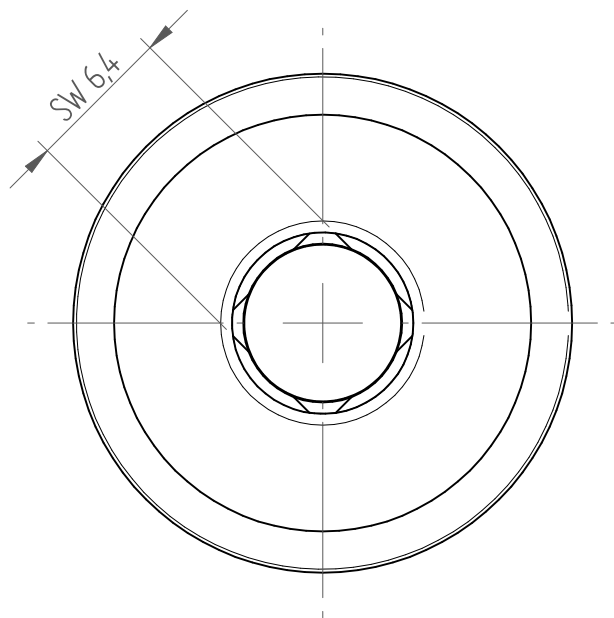

Swiss
Precision
Tools

REGO-FIX®

REGO-FIX AG
Obermattweg 60
4456 Tenniken / Switzerland

Phone +41 61 976 14 66
Fax +41 61 976 14 14
www.rego-fix.com

This is a non-controlled copy. All information given herein is subject to change without notice

The information given herein has been carefully checked and is believed to be correct. REGO-FIX, however, assumes no responsibility or liability for any errors, inaccuracies or omissions that may appear in this drawing

This document is subject to copyright laws. No part of this document may be reproduced or transmitted in any form or any means, electronic or mechanic, for any purpose, without the express written permission of REGO-FIX

Type : PG15_TAP_D8
Part No. : 171508005
Date : 15.08.2014
Scale : 3:1